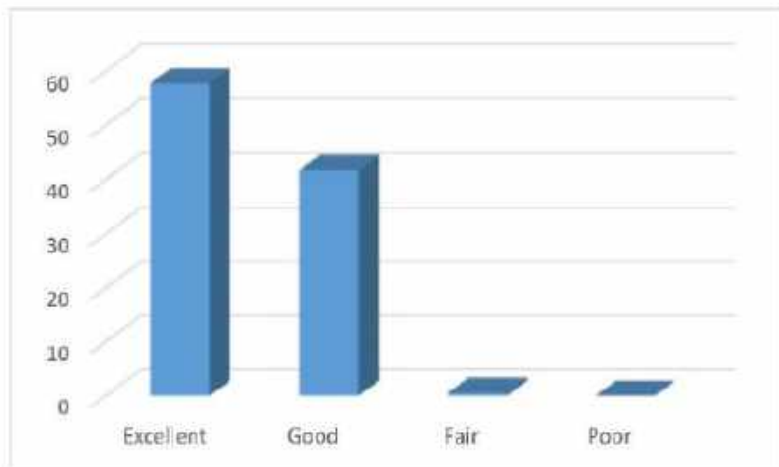

Prachi
Offg. PRINCIPAL,
Smt. Rajmati Neringonda Patil
Kanya Mahavidyalaya, (Arts, Commerce
& Science) Naminathnagar, Sangli