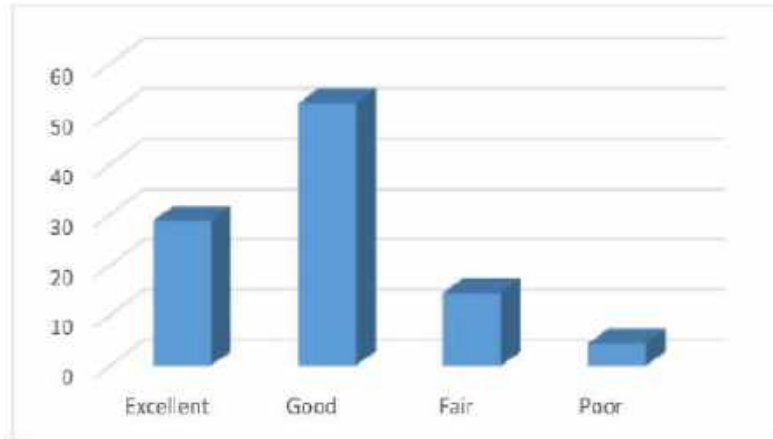

## Anutai Zombade

Excellent	28.86
Good	52.22
Fair	14.46
Poor	4.46