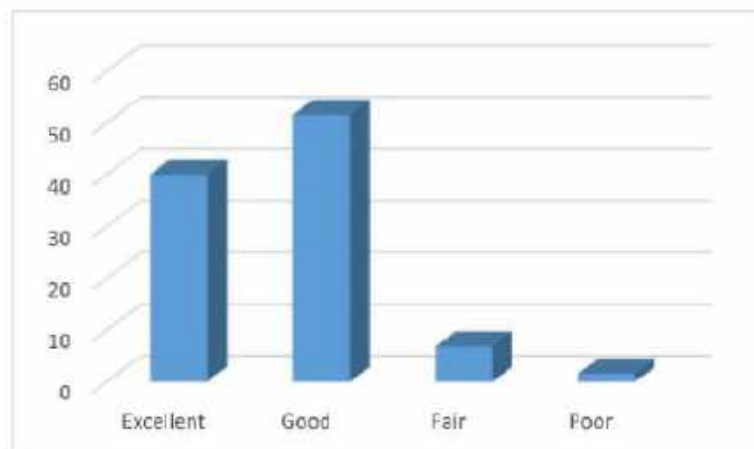

Jyoti Koli

Excellent	40.01
Good	51.58
Fair	6.83
Poor	1.58