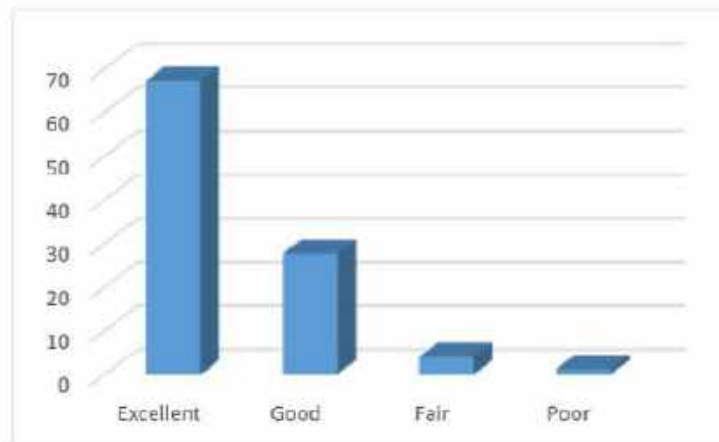

## Students Satisfaction Servey 2022-23

Dr. Mansi Ganu

Excellent	43
Good	51.5
Fair	5.5
Poor	0

Vijay Chougule

Excellent	63.46
Good	33.86
Fair	2.68
Poor	0

Rohit Udgave

Excellent	67.2
Good	27.6
Fair	4
Poor	1.2