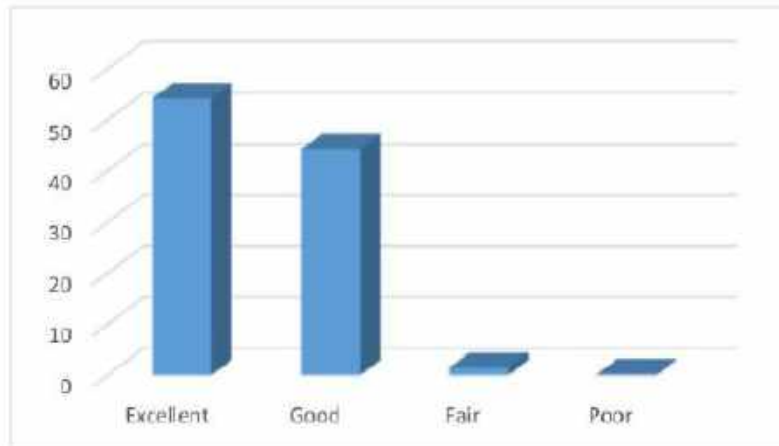

Prachi Nandrekar

Excellent	57.75
Good	41.75
Fair	0.5
Poor	0