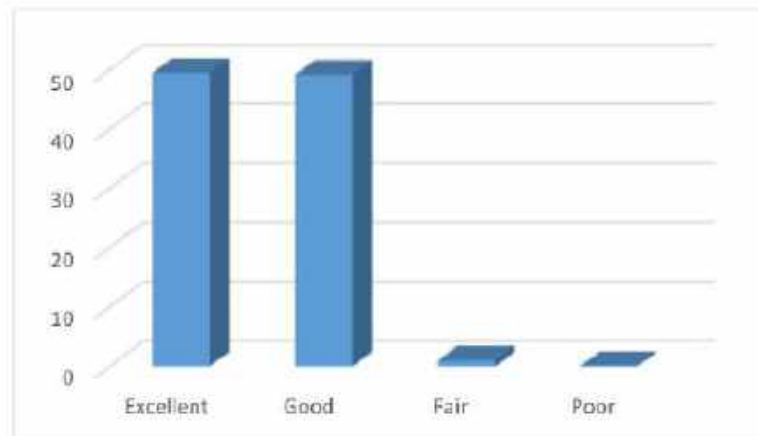

## Pooja Kognole

Excellent	45.8
Good	51.4
Fair	2.6
Poor	0.2