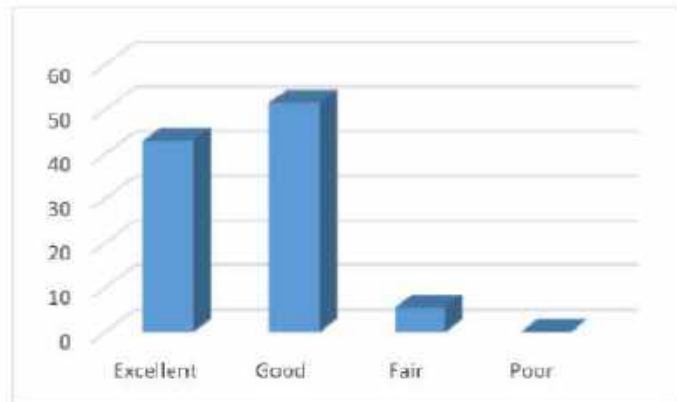

Students Satisfaction Servey 2022-23

Dr. Mansi Ganu

Excellent	43
Good	51.5
Fair	5.5
Poor	0

Vijay Chougule

Excellent	63.46
Good	33.86
Fair	2.68
Poor	0