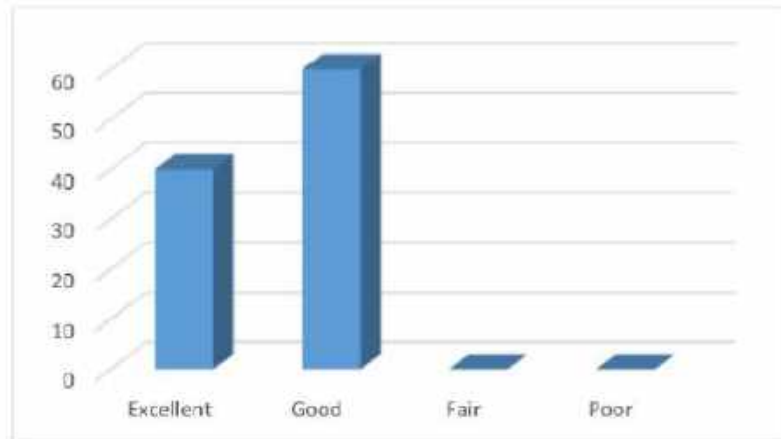

Dr.S.S.Patil

Excellent	40
Good	60
Fair	0
Poor	0

Amol Wadekar

Excellent	56.67
Good	43.33
Fair	0
Poor	0