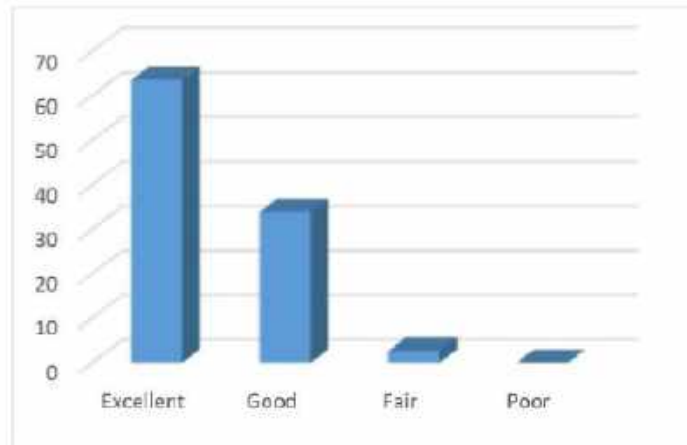

## Students Satisfaction Servey 2022-23

Dr. Mansi Ganu

Excellent	43
Good	51.5
Fair	5.5
Poor	0

Vijay Chougule

Excellent	63.46
Good	33.86
Fair	2.68
Poor	0

Rohit Udgave

Excellent	67.2
Good	27.6
Fair	4
Poor	1.2