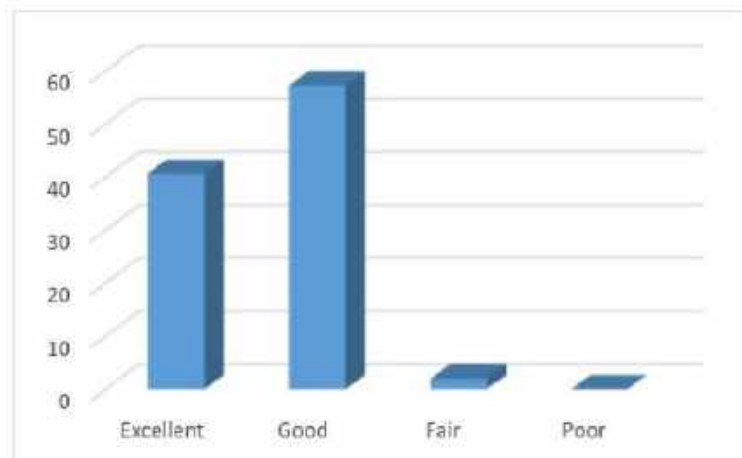

Shraddha Khot

Excellent	40.67
Good	57.32
Fair	2.01
Poor	0

Rajmati
Offg. PRINCIPAL,
Smt. Rajmati Nemgonda Patil
Kanya Mahavishvayaya, (Arts, Commerce
& Science) Neminathnagar, Sangli