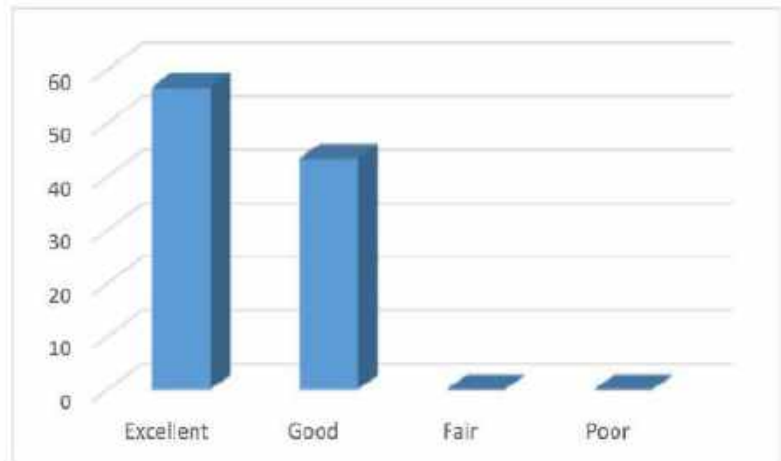

Dr.S.S.Patil

Excellent	40
Good	60
Fair	0
Poor	0

Amol Wadekar

Excellent	56.67
Good	43.33
Fair	0
Poor	0

Jyoti Koli

Excellent	40.01
Good	51.58
Fair	6.83
Poor	1.58

Patil
Offg. PRINCIPAL,
Smt. Rajmati Nemgonda Patil
Kanya Mahavidyalaya, (Arts, Commerce
& Science) Neminathnagar, Sangli