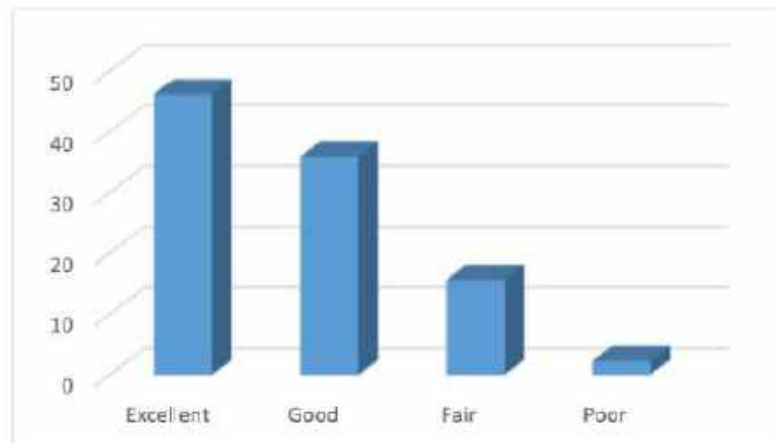

## Kavita Kupwade

Excellent	46.21
Good	35.9
Fair	15.63
Poor	2.26