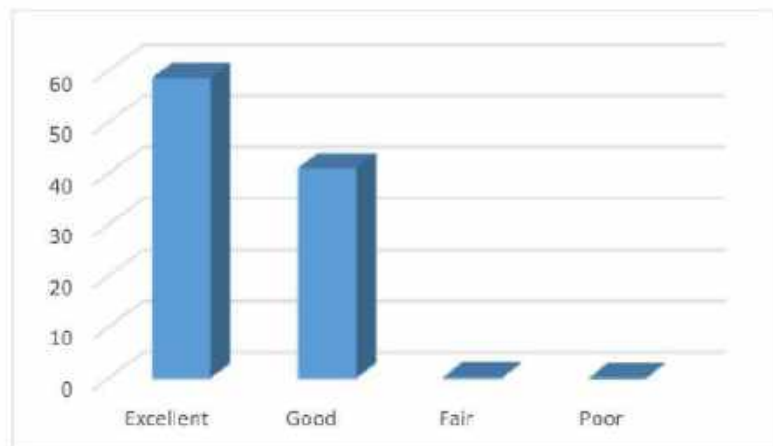

Swatshri Patil

Excellent	58.69
Good	41.05
Fair	0.26
Poor	0

Amruta Patil
Offg. PRINCIPAL,
Smt. Rajmata Narmada Patil
Kanya Mahavidyalaya, (Arts, Commerce
& Science) Naminathnagar, Sangli