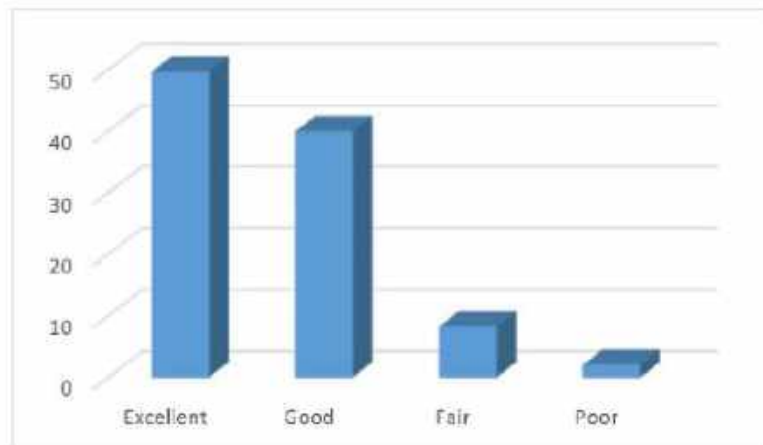

Abhishek Patil

Excellent	49.65
Good	39.99
Fair	8.28
Poor	2.08