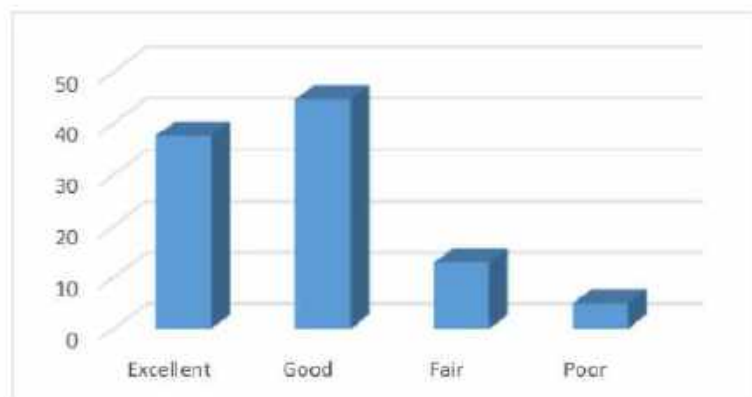

Deepika Raut

Excellent	37.53
Good	44.63
Fair	12.89
Poor	4.95

Principals
Offg. PRINCIPAL,
Smt. Rajmati Nemgonda Patil
Kanya Mahavidyalaya, (Arts, Commerce
& Science) Naminathnagar, Sangli