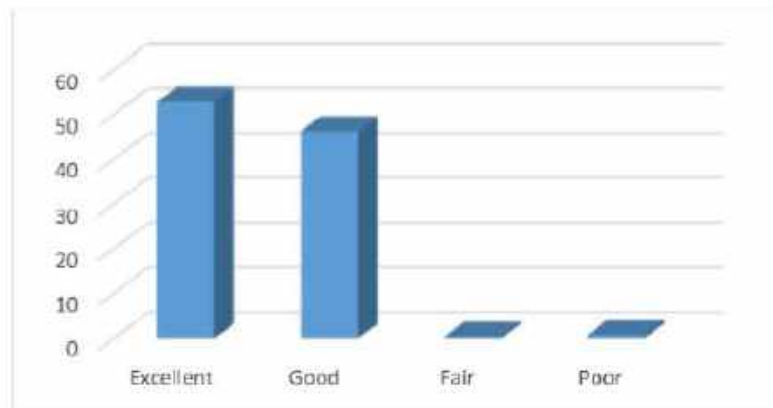

Amruta Patil

Excellent	52.76
Good	46.21
Fair	0.34
Poor	0.69