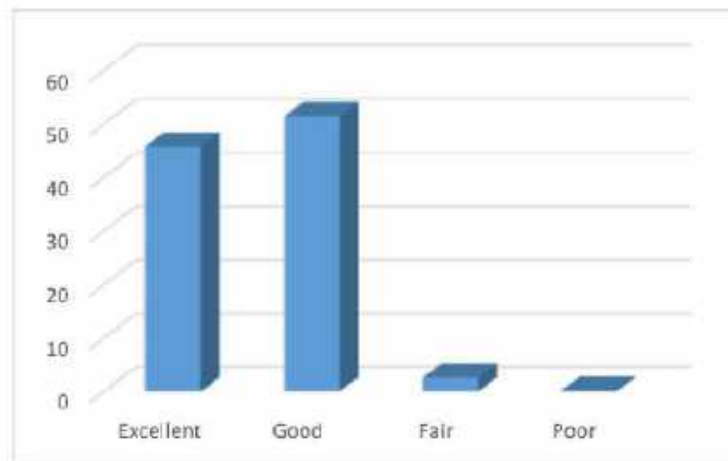

## Pooja Kognole

Excellent	45.8
Good	51.4
Fair	2.6
Poor	0.2