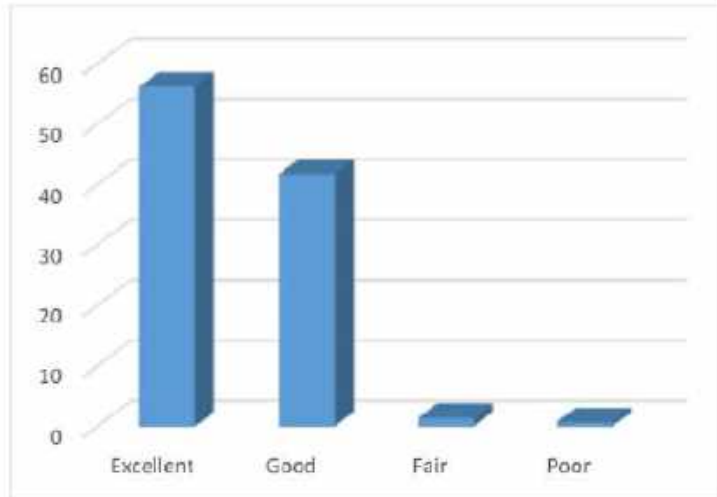

Ankita Magdum

Excellent	56.18
Good	41.71
Fair	1.4
Poor	0.71

Deepa Admuthe

Excellent	54.17
Good	44.16
Fair	1.46
Poor	0.21